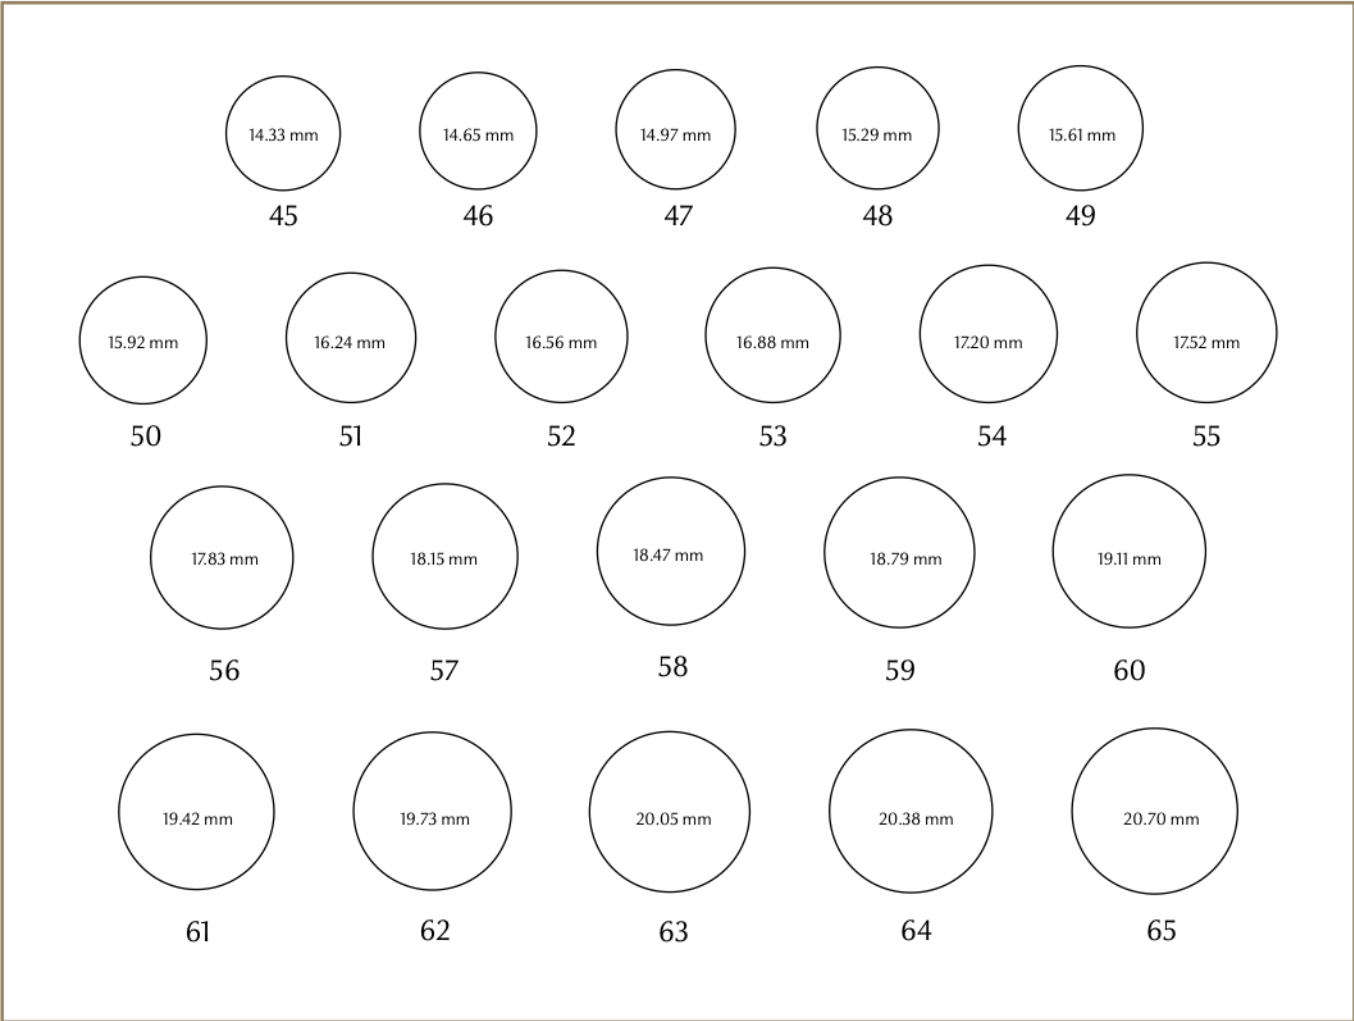

RING SIZE DIAGRAM

* this diagram is an approximation. Exact size in mm to be taken when confirming orders.

Ring Size Chart

DIAMETER MM. / INCHES"	CIRCUMFERENCE MM.	DK/EU SIZE	US SIZE	UK SIZE	JAPAN SIZE
14.0 mm. / 0.56"	44 mm.	44	3	E	4
14.4 mm. / 0.57"	45 mm.	45	3¼	F	5½
14.7 mm. / 0.58"	46 mm.	46	3¾	G	6
15.0 mm. / 0.59"	47 mm.	47	4	H	7
15.0 mm. / 0.59"	48 mm.	48	4½	I	8
15.6 mm. / 0.61"	49 mm.	49	5	I½	9
15.9 mm. / 0.63"	50 mm.	50	5¼	J	10
16.2 mm. / 0.64"	51 mm.	51	5¾	K	11
16.5 mm. / 0.65"	52 mm.	52	6	L	12
16.9 mm. / 0.67"	53 mm.	53	6¼	M	13
17.3 mm. / 0.68"	54 mm.	54	7	N	14

17.5 mm. / 0.69"	55 mm.	55	7¼	N½	15
17.8 mm. / 0.70"	56 mm.	56	7½	O	16
18.2 mm. / 0.72"	57 mm.	57	8	P	16½
18.6 mm. / 0.73"	58 mm.	58	8½	Q	17
18.8 mm. / 0.74"	59 mm.	59	8¾	R	18
19.1 mm. / 0.75"	60 mm.	60	9	R½	18½
19.4 mm. / 0.76"	61 mm.	61	9½	S	19
19.8 mm. / 0.78"	62 mm.	62	10	T	20
20.2 mm. / 0.80"	63 mm.	63	10¼	U	21
20.6 mm. / 0.81"	64 mm.	64	10¾	V	22
20.8 mm. / 0.82"	65 mm.	65	11	V½	23
21.0 mm. / 0.83"	66 mm.	66	11½	W	24
21.3 mm. / 0.84"	67 mm.	67	12	X	25
21.8 mm. / 0.86"	68 mm.	68	12½	X½	26

22.1 mm. / 0.87"	69 mm.	69	12 ³ / ₄	Z	27
22.3 mm. / 0.88"	70 mm.	70	13	Z + 1	28
22.6 mm. / 0.89"	71 mm.	71	13 ¹ / ₂	Z + 2	29

*These measurements provide a general guideline, and actual sizes may vary based on the specific design and preferences of the customer.